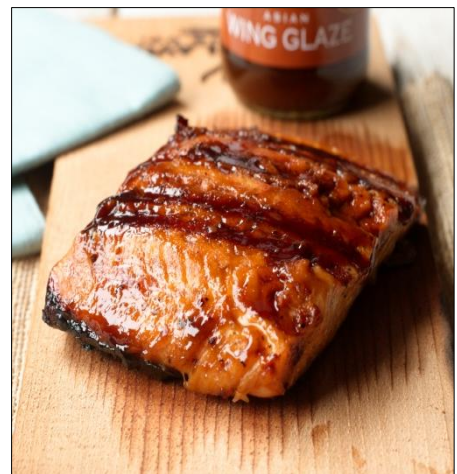

CLEAN * SIMPLE * BOLD * FLAVORFUL * BEAUTIFUL

bella's™

Buffalo Style Wing Sauces

Flavor Fireworks! Bella's Buffalo style wing sauces start with quality ingredients; fiery chili puree, garlic, spices with just enough molasses and pure cane sugar to balance the heat. It's Wing Nirvana in Medium, Hot, Spicy Garlic and Asian Glaze.

Featured recipe top right: Boom Boom Shrimp – made with bella's spicy garlic wing sauce
Featured recipe lower right: Asian Glazed Salmon – made with bella's asian wing glaze

Product Benefits:

- 100% All Natural
- Best Selling National Flavors
- Non-GMO
- Gluten Free (Asian excepted)
- No HFCS
- Nothing artificial
- 100% expeller pressed soybean oil
- Great consistency that clings to your wings
- 6 pack case

**ALL NATURAL
SWEET & THICK
WING GLAZE**

Made with soy, ginger, garlic and oriental spices, this is a great sweet and savory sauce for wings or as a glaze for grilled salmon

**ALL NATURAL
MEDIUM
WING SAUCE**